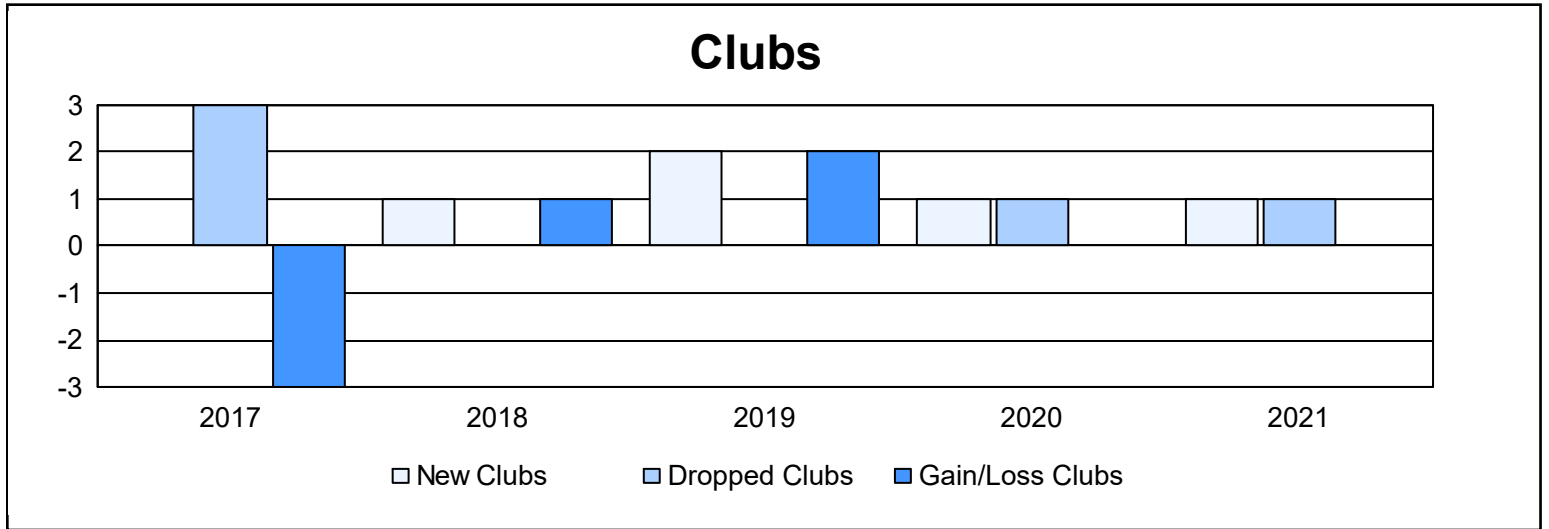

Year	New Clubs	Dropped Clubs	Gain/ Loss Clubs	New Members	Charter Members	Reinstate Members	Transfer Members	Total Member Added	Total Members Dropped	Gain/ Loss Members
2016-2017	0	3	-3	77	0	3	3	83	140	-57
2017-2018	1	0	1	69	20	1	3	93	99	-6
2018-2019	2	0	2	73	60	7	2	142	120	22
2019-2020	1	1	0	88	20	0	4	112	103	9
2020-2021	1	1	0	42	22	1	3	68	74	-6
<b>Average</b>	<b>1</b>	<b>1</b>	<b>0</b>	<b>70</b>	<b>24</b>	<b>2</b>	<b>3</b>	<b>100</b>	<b>107</b>	<b>-8</b>

### Membership Composition June 2021 Cumulative