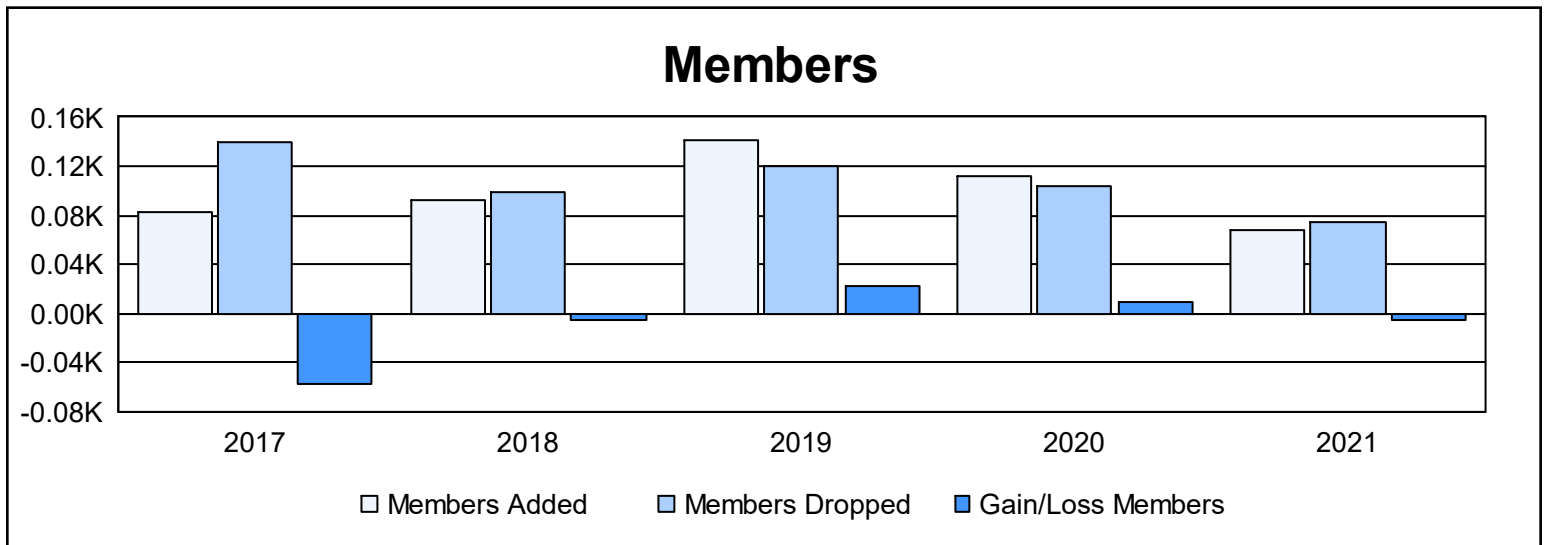

Year	New Clubs	Dropped Clubs	Gain/ Loss Clubs	New Members	Charter Members	Reinstate Members	Transfer Members	Total Member Added	Total Members Dropped	Gain/ Loss Members
2016-2017	0	3	-3	77	0	3	3	83	140	-57
2017-2018	1	0	1	69	20	1	3	93	99	-6
2018-2019	2	0	2	73	60	7	2	142	120	22
2019-2020	1	1	0	88	20	0	4	112	103	9
2020-2021	1	1	0	42	22	1	3	68	74	-6
<b>Average</b>	<b>1</b>	<b>1</b>	<b>0</b>	<b>70</b>	<b>24</b>	<b>2</b>	<b>3</b>	<b>100</b>	<b>107</b>	<b>-8</b>

### Membership Composition June 2021 Cumulative